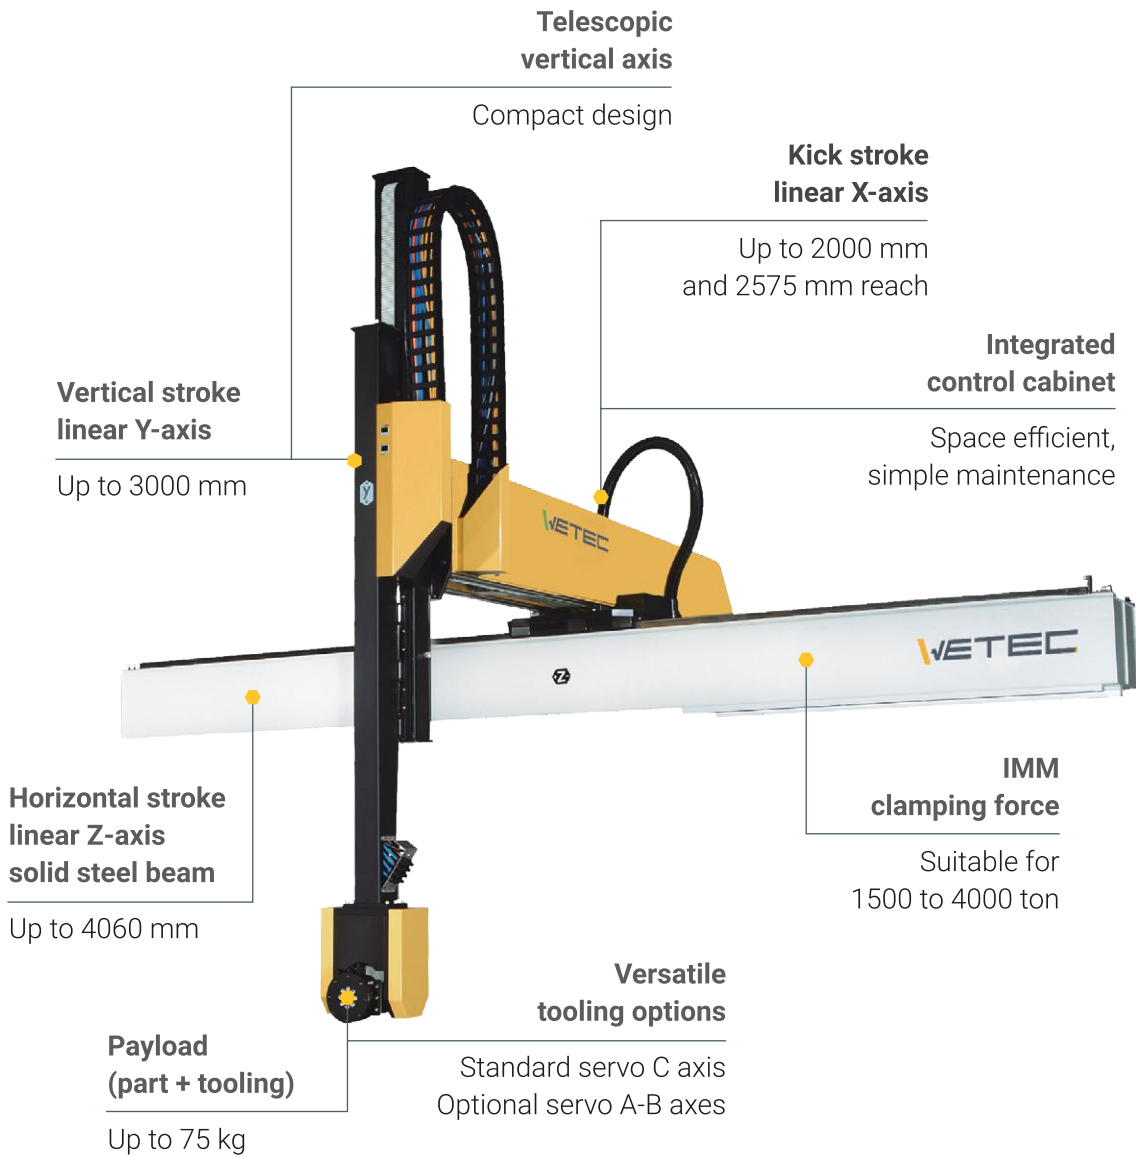

V77 *Linear Robot*

VETEC

Strong and Compact

X-Y-Z strokes extendable on request

We-Technology Automation Co., Ltd
No. 50, Huaya 1st Road | Guishan
333 Taoyuan, Taiwan

+886 3 397 9588 | sales@wetec.com.tw
www.wetec.com.tw