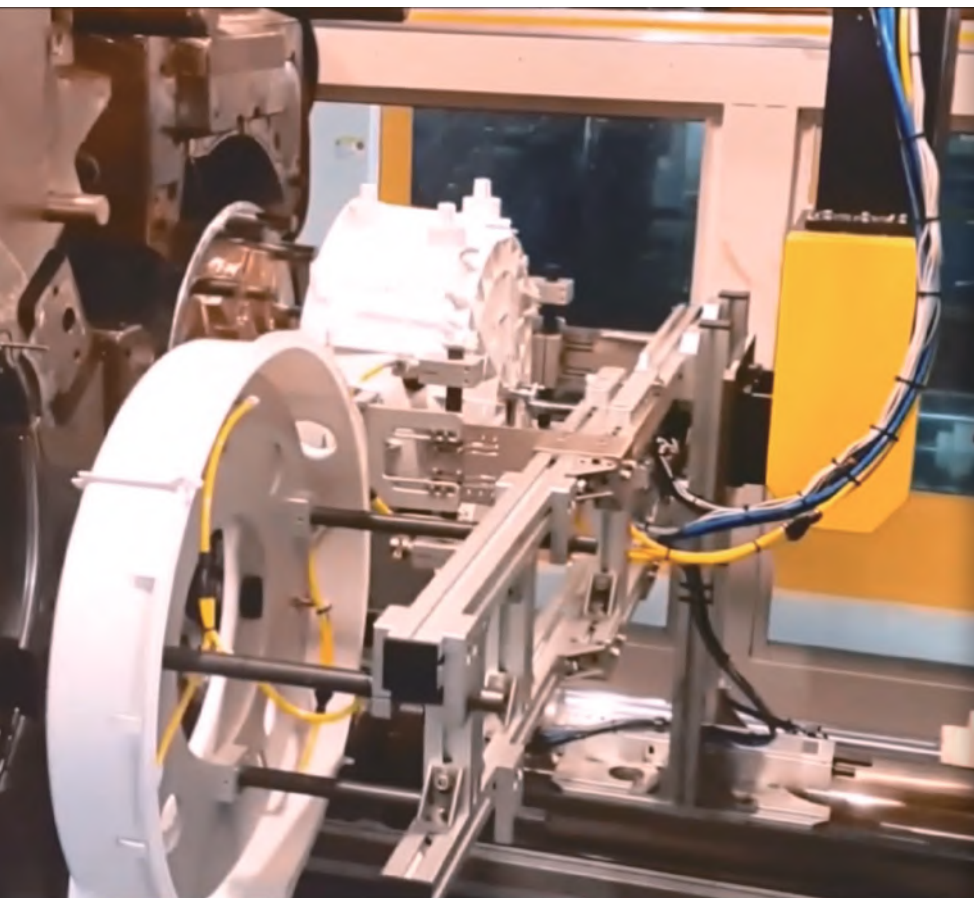

V77 *Linear Robot*

VETEC

Strong and Compact

X-Y-Z strokes extendable on request

We-Technology Automation Co., Ltd
No. 50, Huaya 1st Road | Guishan
333 Taoyuan, Taiwan

+886 3 397 9588 | sales@wetec.com.tw
www.wetec.com.tw